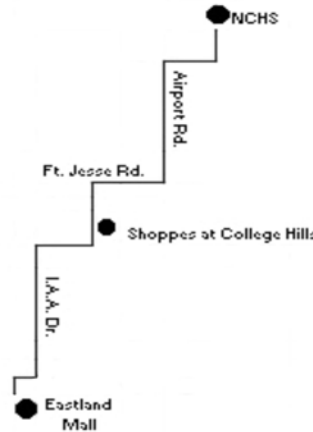

Notice: 2006-2007 NCHS Route

The 2006-2007 NCHS Shuttle route will begin operation on August 24, 2006. This route is available Monday-Friday on days when school is in session. The NCHS shuttle will make its final run of the day heading to NCHS from Eastland at 3:53 PM and departing NCHS heading to Eastland at 4:25 PM. Please look for the "NCHS" designation on the bus.

Boarding locations for this route continue to be:

- Eastland Mall Transfer Center ("Eastland") south of JC Penney
- Shoppes at College Hills Transfer Center ("College Hills") east of The Loft on the parking lot side of the road
- NCHS outside front doors of building

Regular fares are in effect for this service. 35 cents for Elderly or Disabled riders with ID. All other riders pay 75 cents.

Service Schedule To NCHS		
Leaves Eastland	Leaves College Hills	Arrives NCHS
11:13 AM	11:23 AM	11:40 AM
3:53 PM	4:03 PM	4:20 PM
Service Schedule From NCHS		
Leaves NCHS	Leaves College Hills	Arrives Eastland
11:45 AM	12:05 PM	12:13 PM
4:25 PM	4:45 PM	4:53 PM

Please see reverse for a map of the revised route.